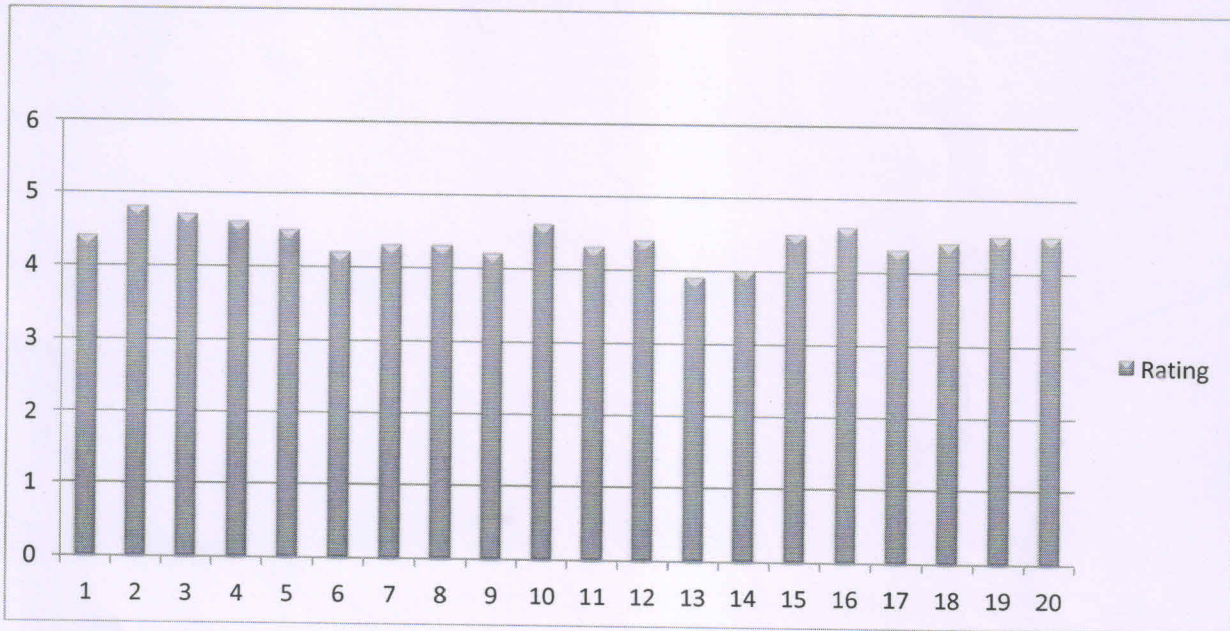

### Student Satisfaction Survey

Parameter No.	Parameters	Rating on Scale of 5
1	The percentage of syllabus completed in the classes.	4.4
2	The teacher's preparation for the classroom.	4.8
3	Interaction of teacher in the classroom.	4.7
4	Teachers approach to teaching.	4.6
5	Fairness of internal evaluation process.	4.5
6	Teacher's follow ups with assigned tasks.	4.2
7	Active interest of institution in promoting internship, field visit, opportunities for students.	4.3
8	Role of institution in cognitive, social and emotional growth.	4.2
9	Role of institution in providing multiple opportunities to learn and grow.	4.2
10	Teachers providing information about expected competencies, course outcomes and program outcomes.	4.6
11	Regular follow up with an assigned task.	4.3
12	Illustration of concepts through examples and applications.	4.4
13	Teacher's identification of strengths and providing right level of challenges.	3.9
14	Teacher's identification of weaknesses and help to overcome them.	4.0
15	Institution's efforts in monitoring, review and continuous quality improvement.	4.5
16	Use of student centric methods.	4.6
17	Teacher's encouragement in students' extracurricular activities.	4.5
18	Efforts to inculcate soft skills, life skills and employability skills.	4.4
19	Use of ICT tools by teachers.	4.5
20	Overall quality of teaching – learning process.	4.5

## Student Satisfaction Survey