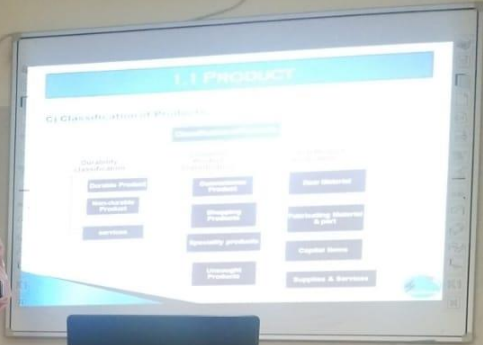

GPS Map Camera